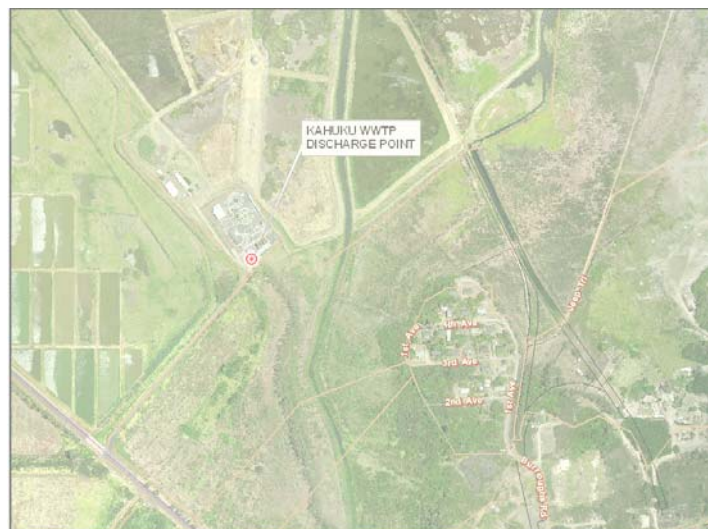

1

**ATTACHMENT D – Authorized Discharge Sites**

Honouliuli Septage  
 Receiving Facility (SRF)

Registered transponder required, and a  
 3" or 4" Male Cam lock to connect.

**HOURS OF OPERATION**  
 DAILY (7 DAYS A WEEK)  
 12:00 AM TO 12:00 AM (24 HOURS)

## Sand Island WWTP

Sewer manhole located at Sand Island WWTP, turn right after entering.

## Waianae site

*Sewer manhole located on the ocean side of Farrington Hwy. 30 yards Ewa of the Kaukama Road Intersection between telephone pole # 87 & 88*

# Kaneohe Pre-Treatment Facility site

*Temporary Liquid Waste Hauler Discharge Site.*

Sewer manhole painted yellow. DO NOT DRIVE OVER MANHOLE. Drive to left of the manhole and reverse back to discharge.