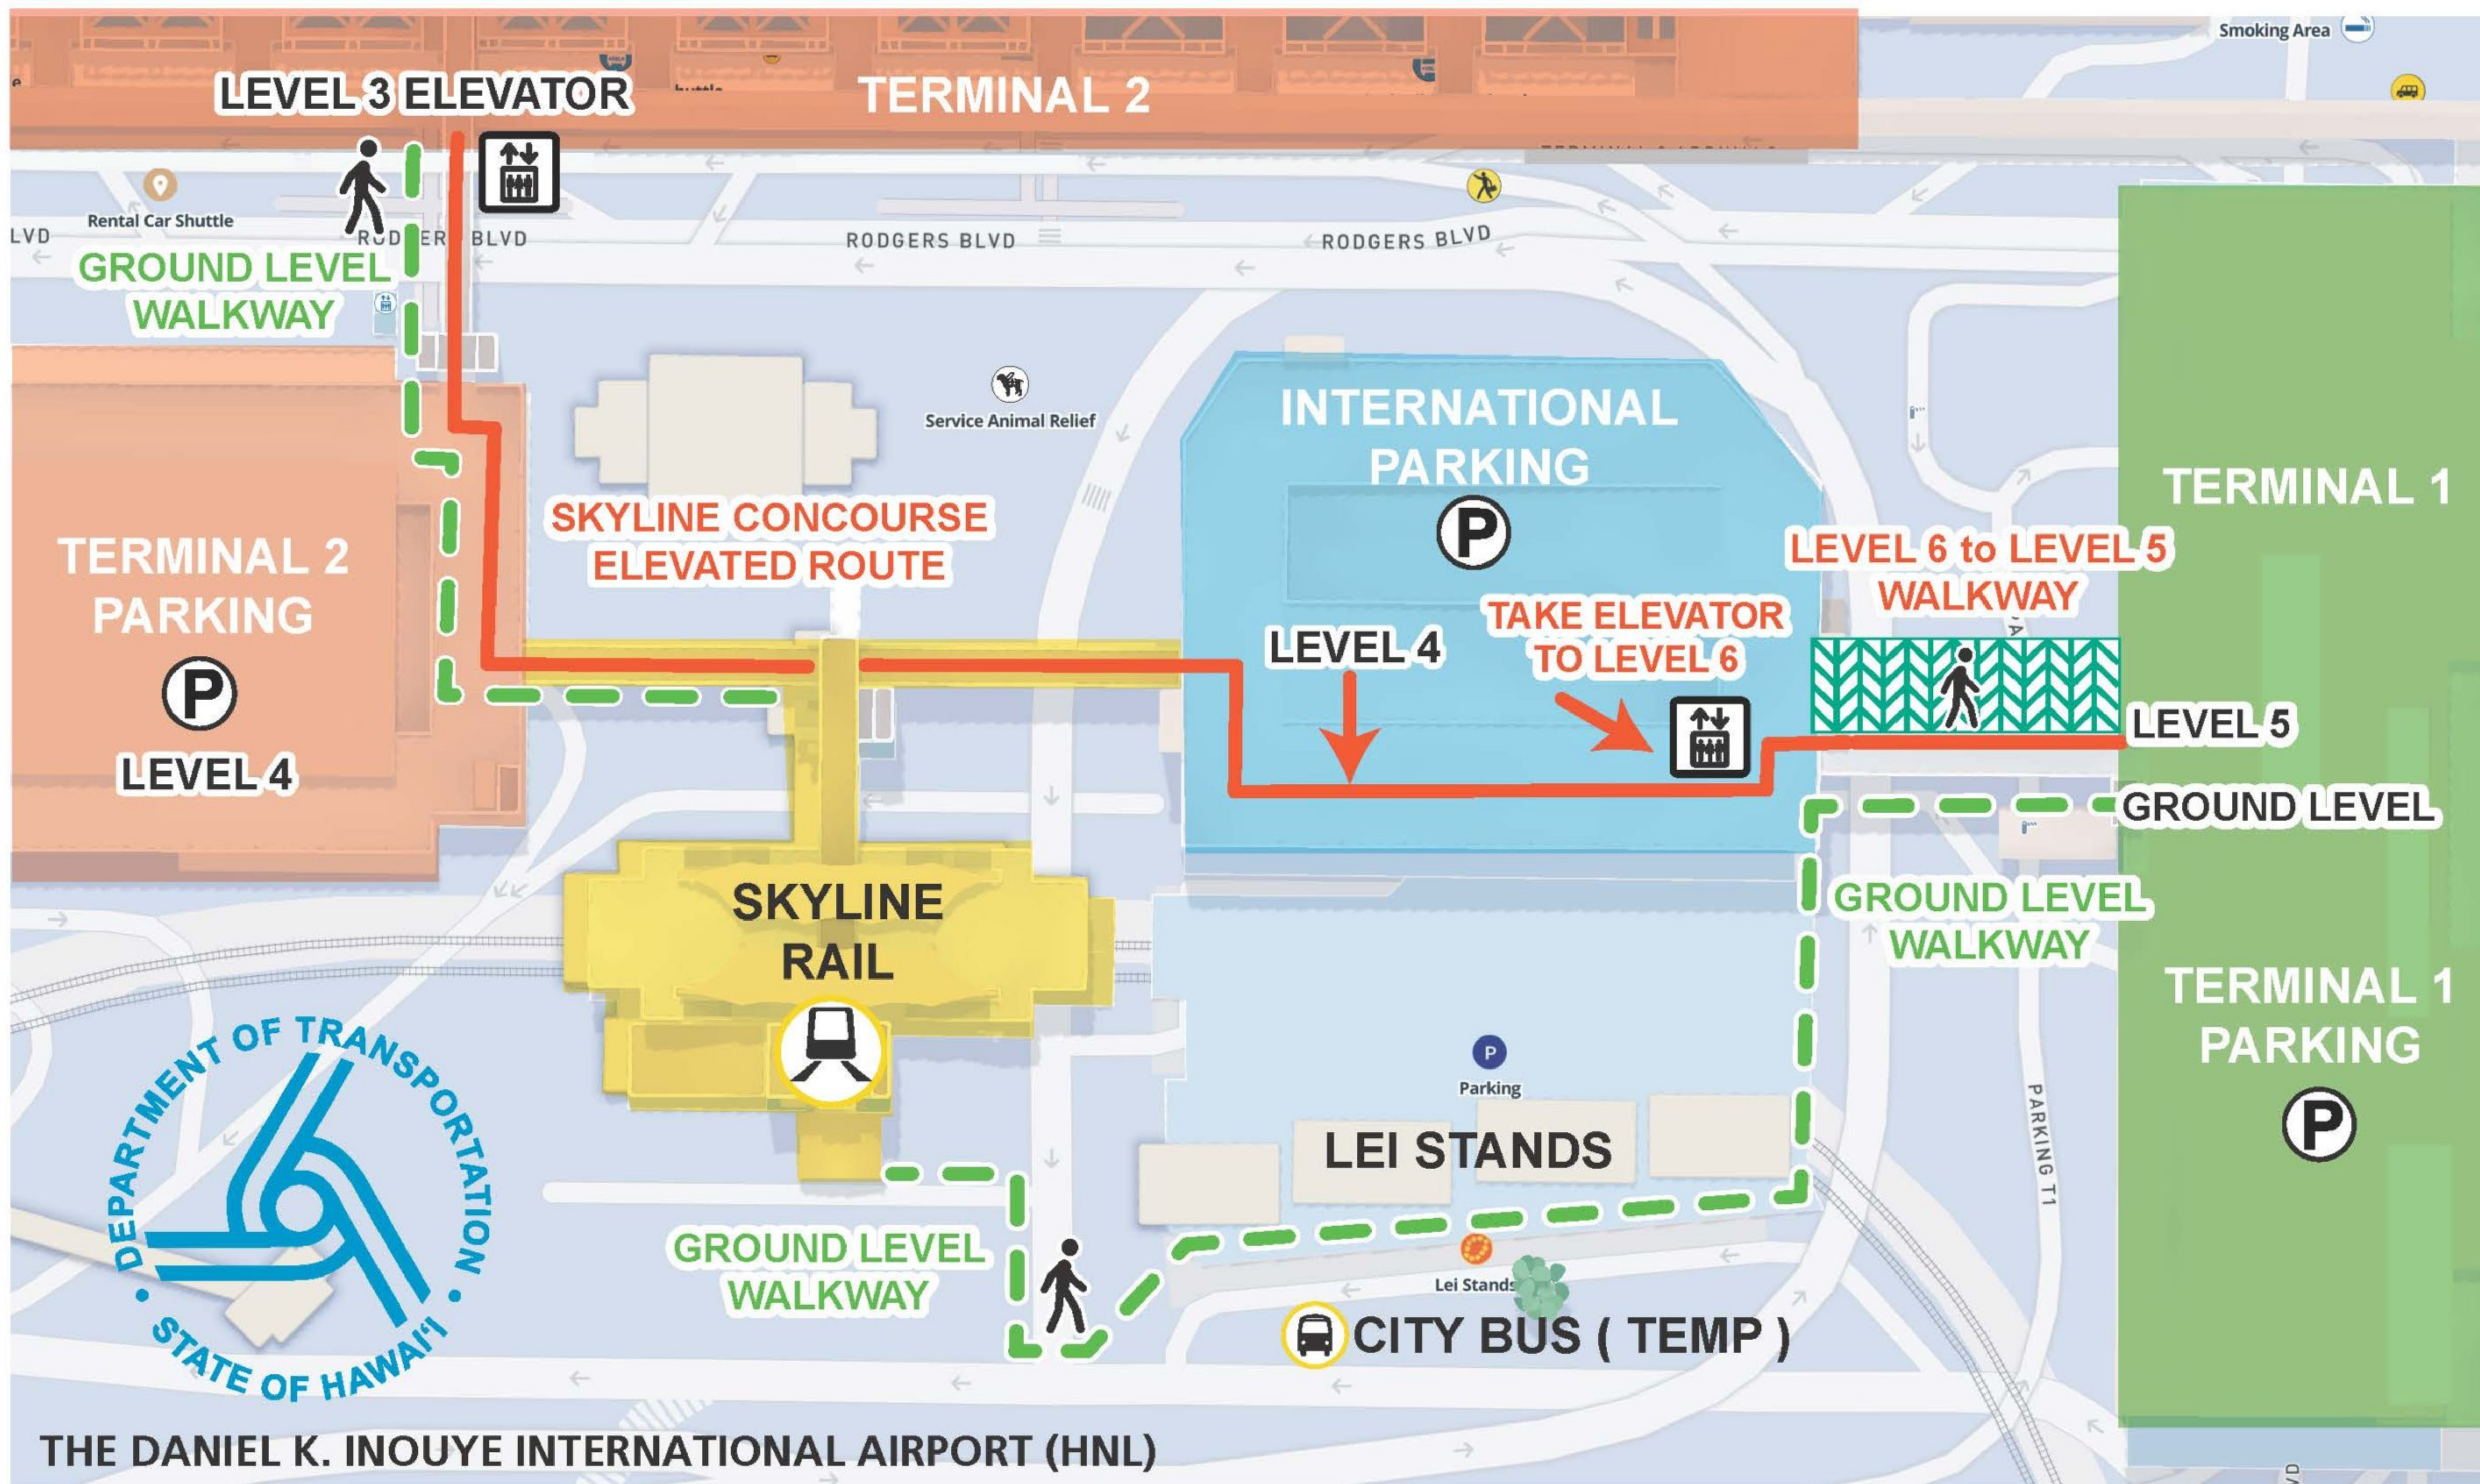

LELEPAUA SKYLINE STATION TO TERMINALS 1 & 2

THE DANIEL K. INOUE INTERNATIONAL AIRPORT (HNL)

- SKYLINE CONCOURSE ELEVATED ROUTE
- GROUND LEVEL WALKWAY

THE DANIEL K. INOUE INTERNATIONAL AIRPORT (HNL)